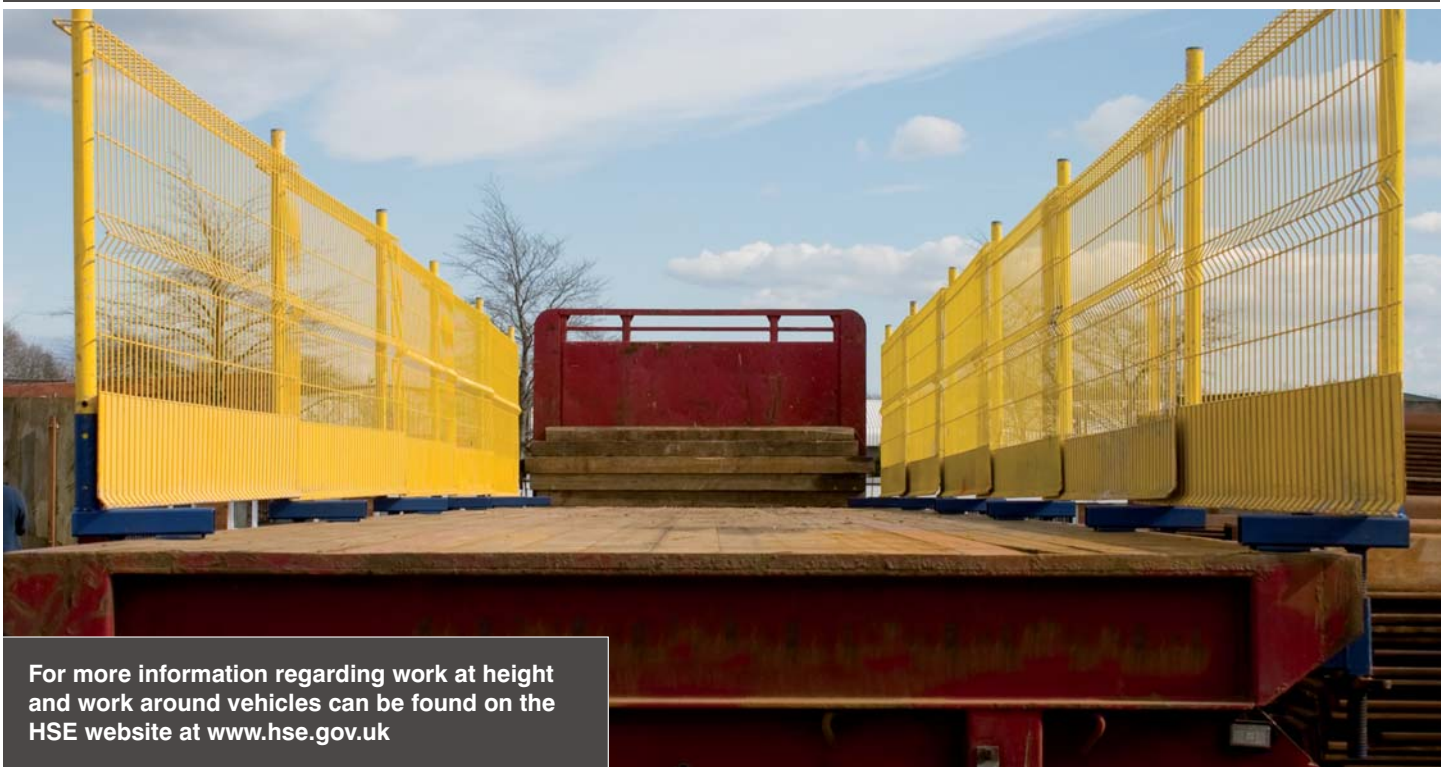

Temporary Edge Protection System for Vehicle Loading & Unloading

J-Safe Vehicle Restraint System (VRS)

Collective protection system designed to be installed without accessing the trailer bed.
Only 3 components, all delivered in one storage container.
Assembly time approx 15mins 2 men, 13.6mtr trailer bed.

For more information regarding work at height
and work around vehicles can be found on the
HSE website at www.hse.gov.uk

Temporary Edge Protection System for Vehicle Loading & Unloading

Only 3 Components, for fast installation.